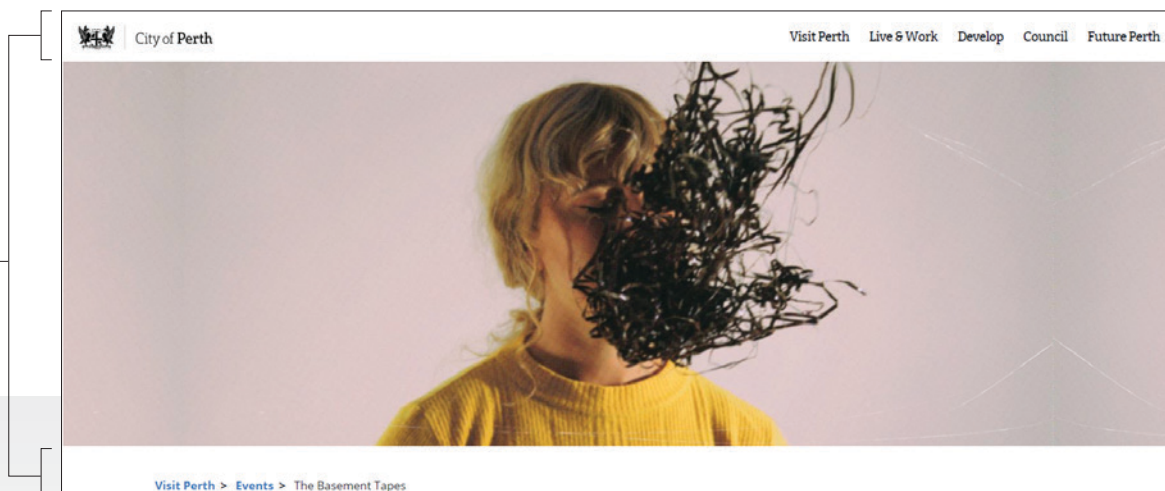

Imagery Guidelines

HERO IMAGE

1440x630px

Ensure main subject of image isn't within top and bottom 13%.

SAMPLE

13%
covered by
Navigation
Bar

TILE IMAGE

600x600px

The tile image will be centrally cropped from the hero image.

Consider having subject of image central.

If using imagery with text, ensure text doesn't sit on outer 30% of image width.

SAMPLE

THE BASEMENT TAPES
THEATRE, DANCE & MUSIC