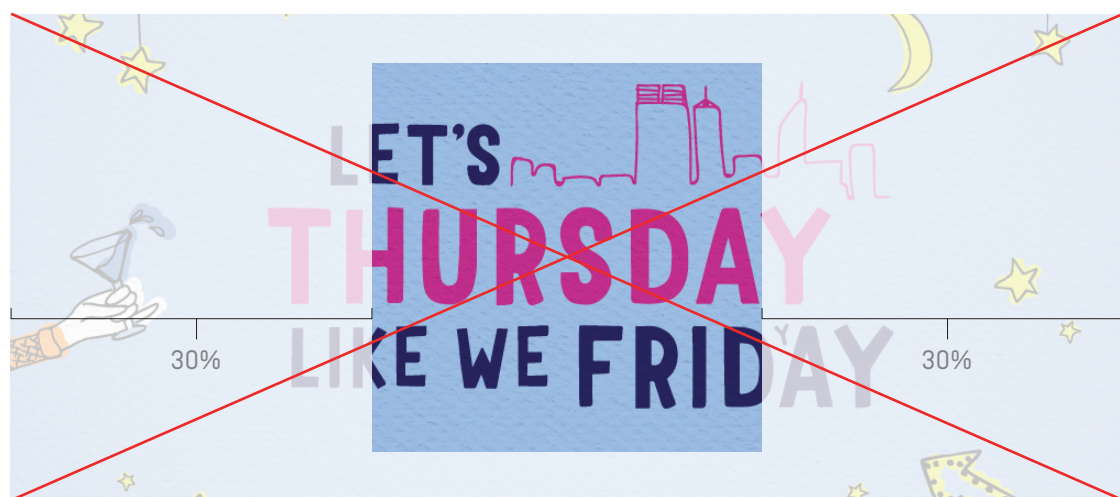

Imagery Guidelines

HERO IMAGE

1440x630px

Ensure main subject of image isn't within top and bottom 13%.

SAMPLE

13%
covered by
Navigation
Bar

TILE IMAGE

600x600px

The tile image will be centrally cropped from the hero image.

Consider having subject of image central.

If using imagery with text, ensure text doesn't sit on outer 30% of image width.

SAMPLE

THE BASEMENT TAPES
THEATRE, DANCE & MUSIC

- 📍 Blue Room Theatre
- 🕒 Tue 29 Jan '19 | 8:00PM - 9:00PM
- 💰 Ticketed event

FRINGE WORLD FESTIVAL 2019
DALI LAND
ART & EXHIBITIONS
18 JAN - 17 FEB, 2019

- 🕒 Today | 11:00AM - 8:00PM
- 💰 See website