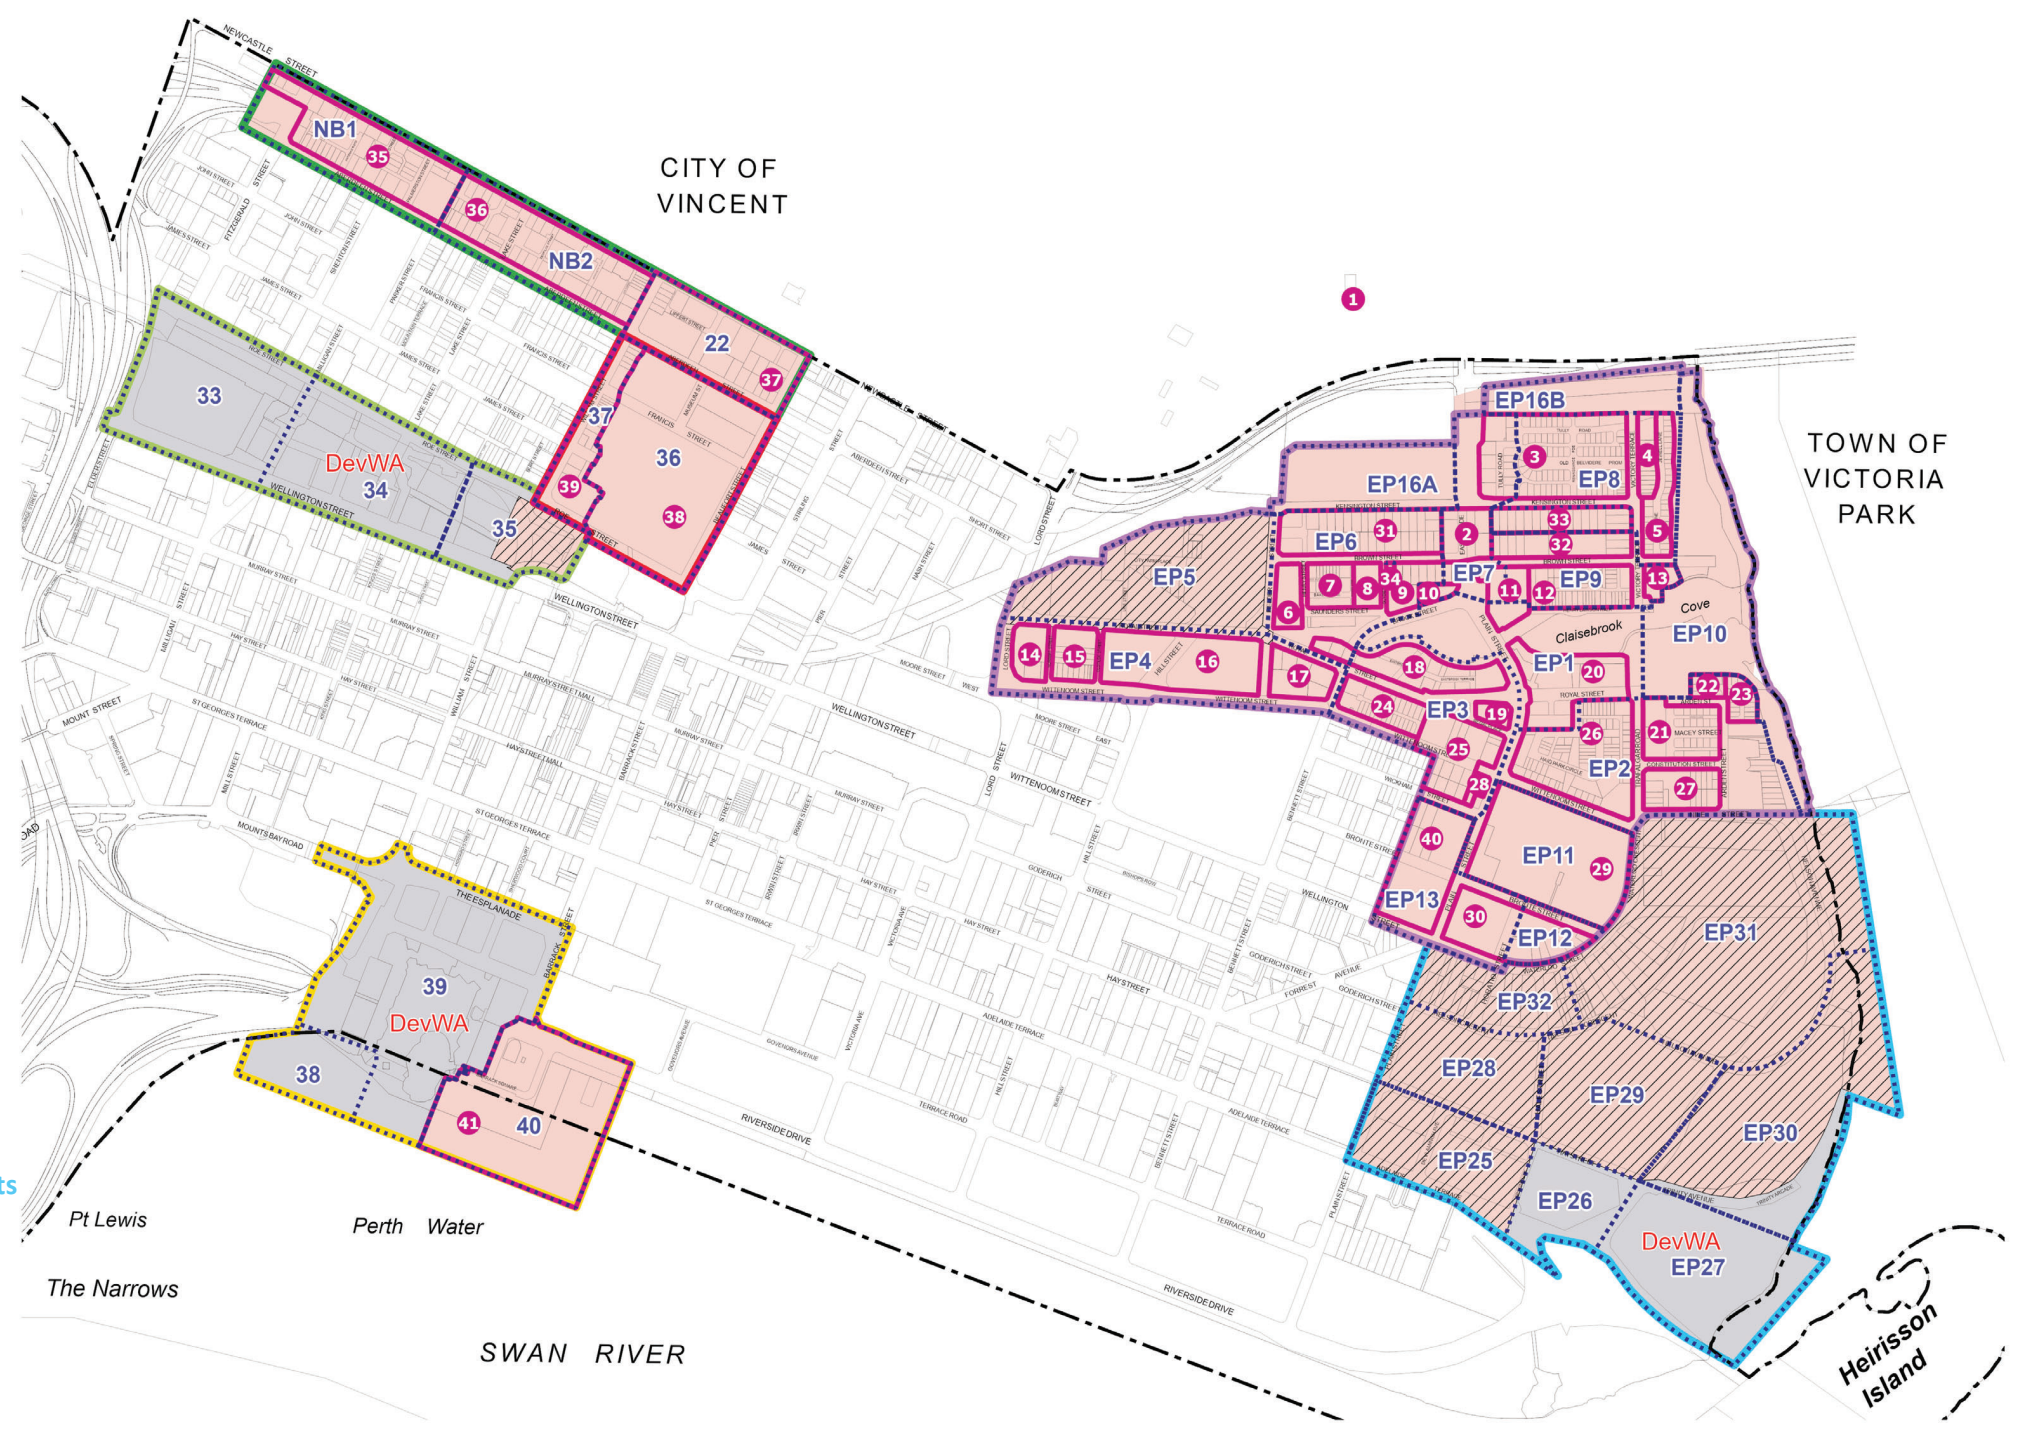

- NB1** Russell Square
- NB2** Lake Street
- 22** Museum Street

Perth City Link Precincts

- 33** The Arena
- 34** King-Lake Street
- 35** Horseshoe Bridge Plaza

Perth Cultural Centre Precincts

- 36** James Street
- 37** William Street

Elizabeth Quay Precincts

- 38** Riverfront
- 39** Inlet
- 40** Barrack Square

NOTE:
 Stage two normalised redevelopment areas still under DevWA planning control until the normalisation process is finalised

LEGEND

- LPS26 Scheme Area
 - Precinct Boundary
 - Precinct Number
 - Development WA (DevWA)
 - Claisebrook Village Project Area
 - Riverside Project Area
 - New Northbridge Project Area
 - Perth City Link Project Area
 - Perth Cultural Centre Project Area
 - Elizabeth Quay Project Area
 - Municipal Boundary
 - Design Guidelines Boundary and Number
- 1 Claisebrook Road North (City of Vincent)
 - 2 East Parade
 - 3 Belvidere
 - 4 Victory Terrace
 - 5 Jewell Lane
 - 6 Fielder Street
 - 7 Saunders Street
 - 8 Boans Warehouse
 - 9 Brook Street
 - 10 Brook Street (P & O Site)
 - 11 Chinese Consulate
 - 12 North Cove
 - 13 Harbourside
 - 14 Lord and Norbert Streets
 - 15 Norbert and Clotilde Streets
 - 16 Silver City
 - 17 East Perth Primary School
 - 18 Eastbrook Terrace
 - 19 Regal Place Car Park
 - 20 South Cove
 - 21 Constitution Hill North
 - 22 Gibraltar Way
 - 23 The Quadrant
 - 24 Royal and Bennett Streets
 - 25 Plain Street
 - 26 Haig Park
 - 27 Constitution Hill South
 - 28 Lot 201 Plain Street
 - 29 East Perth Cemetery
 - 30 Waterloo
 - 31 Brown & Kensington Streets West
 - 32 Brown Street East
 - 33 Kensington Street East
 - 34 Lot 119 Brown Street
 - 35 Russell Square
 - 36 Lake Street
 - 37 Museum Street
 - 38 James Street
 - 39 William Street
 - 40 Plain Street
 - 41 Barrack Square