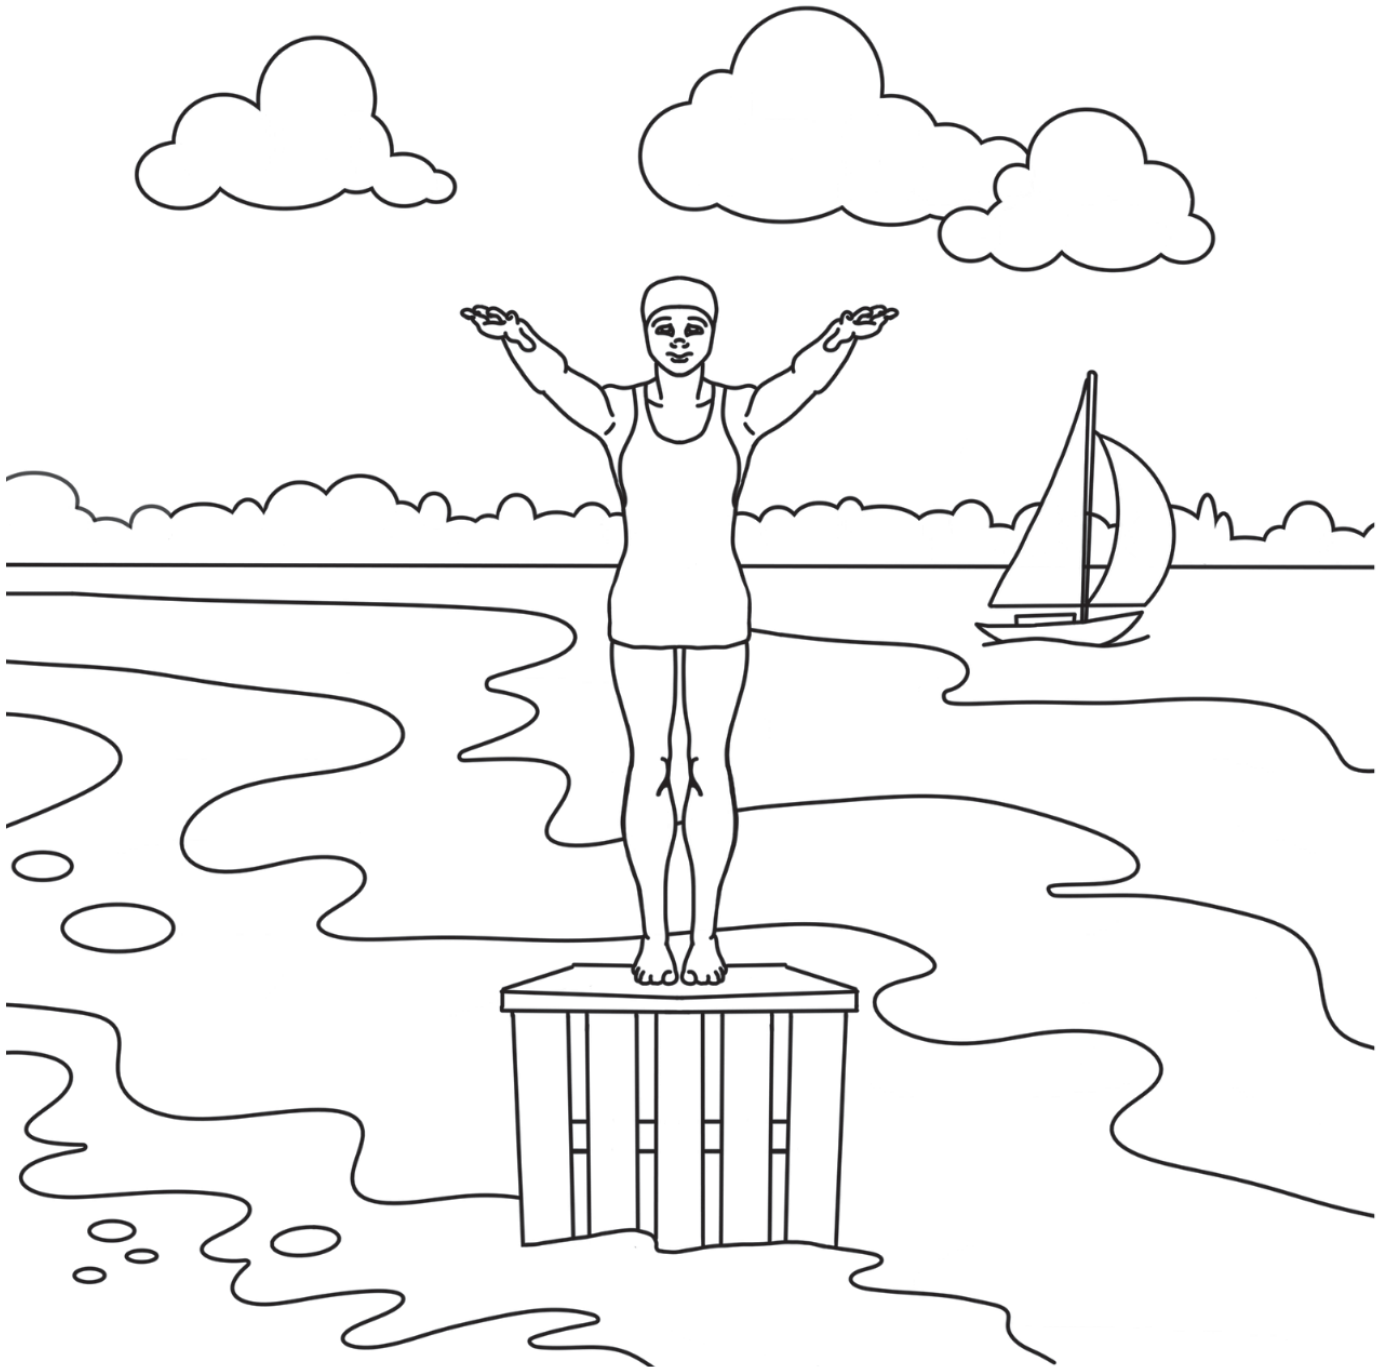

ELIZA STATUE

COLOURING PERTH - WEEK 3

Eliza is a bronze sculpture located in Matilda Bay on the Swan River in Western Australia. This beautiful statue was unveiled in 2007 to commemorate the old Crawley Baths, a former Perth landmark.

Measuring 2.2 meters high, **Eliza** is often 'dressed' in costumes by Perth pranksters!